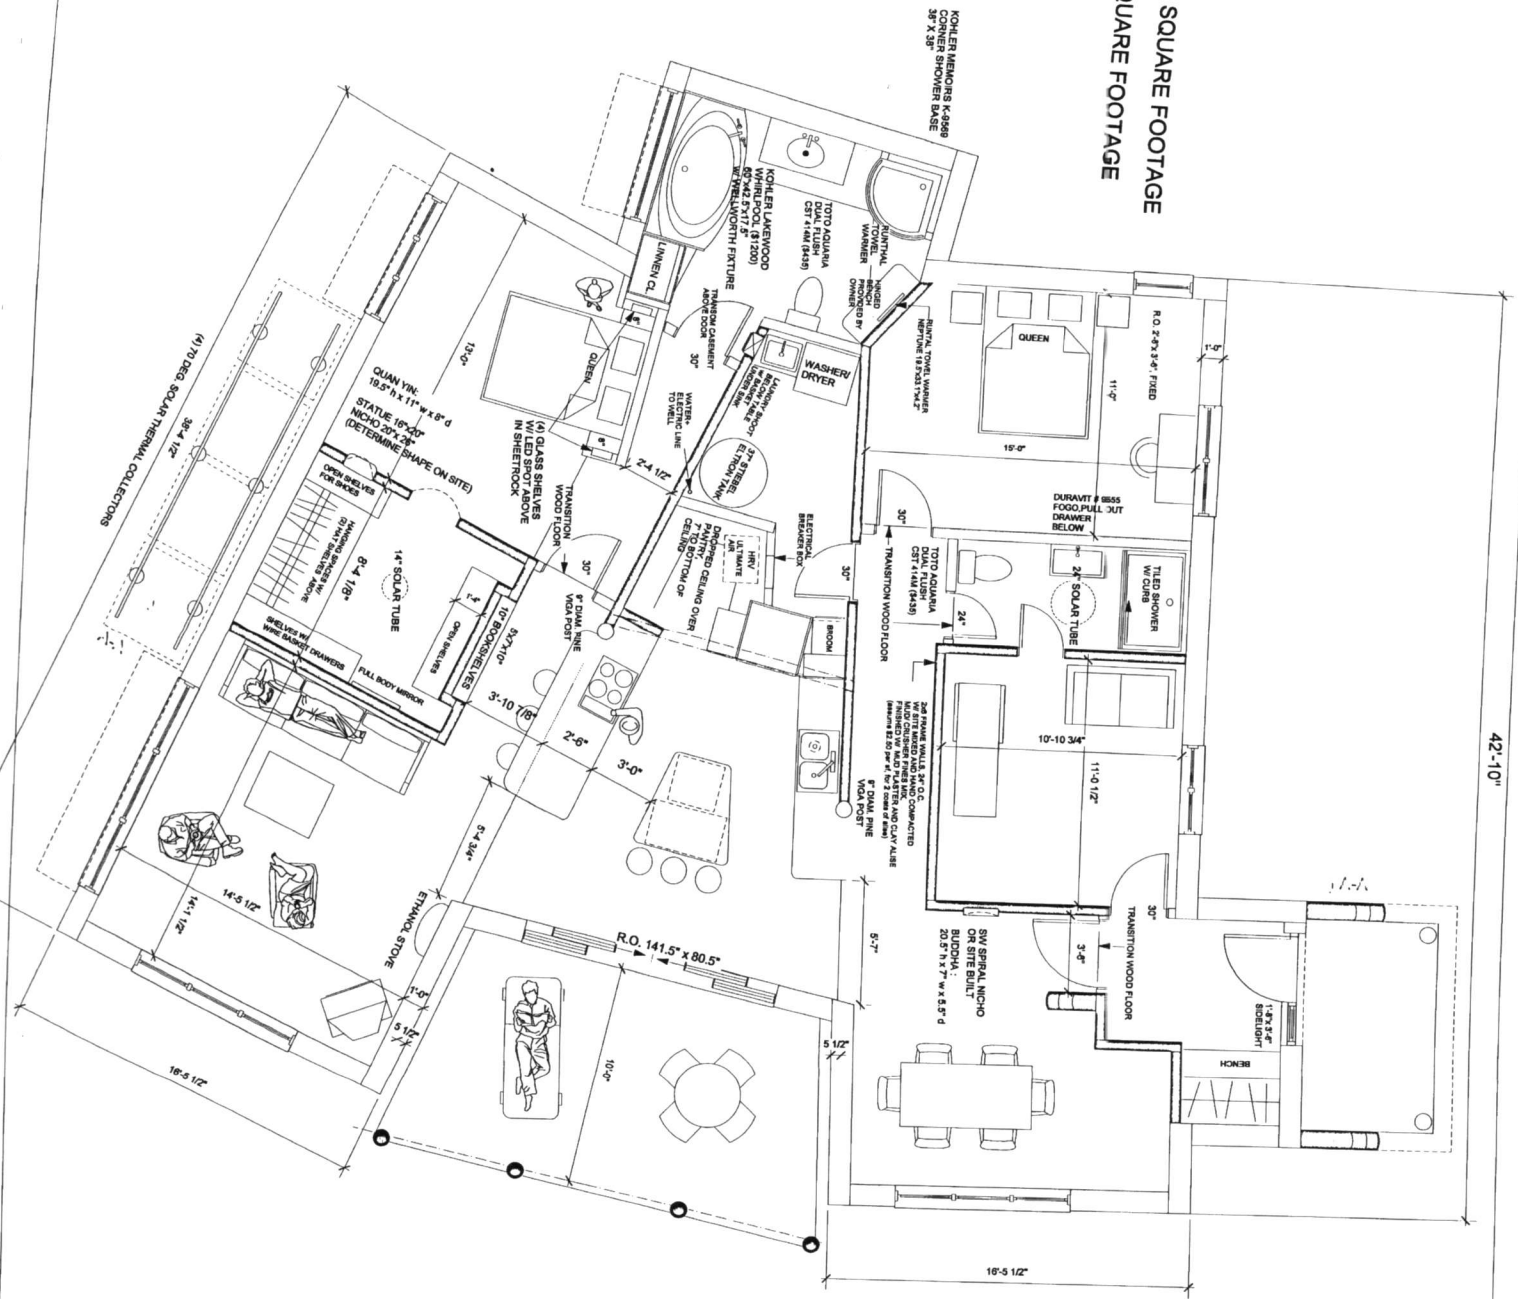

1843.6 sf EXTERIOR SQUARE FOOTAGE
 1639.7 INTERIOR SQUARE FOOTAGE

A-1

SCALE: 1/4" = 1'
 DATE: 5/1/08

MASTER FLOOR PLAN

ANTONIA FAHRNEY RESIDENCE

zero e design
 DIPL. ING. JOAQUIN KARCHER
 (575) 758-9741
 www.zeroedesign.com
 joaquin@zeroedesign.com